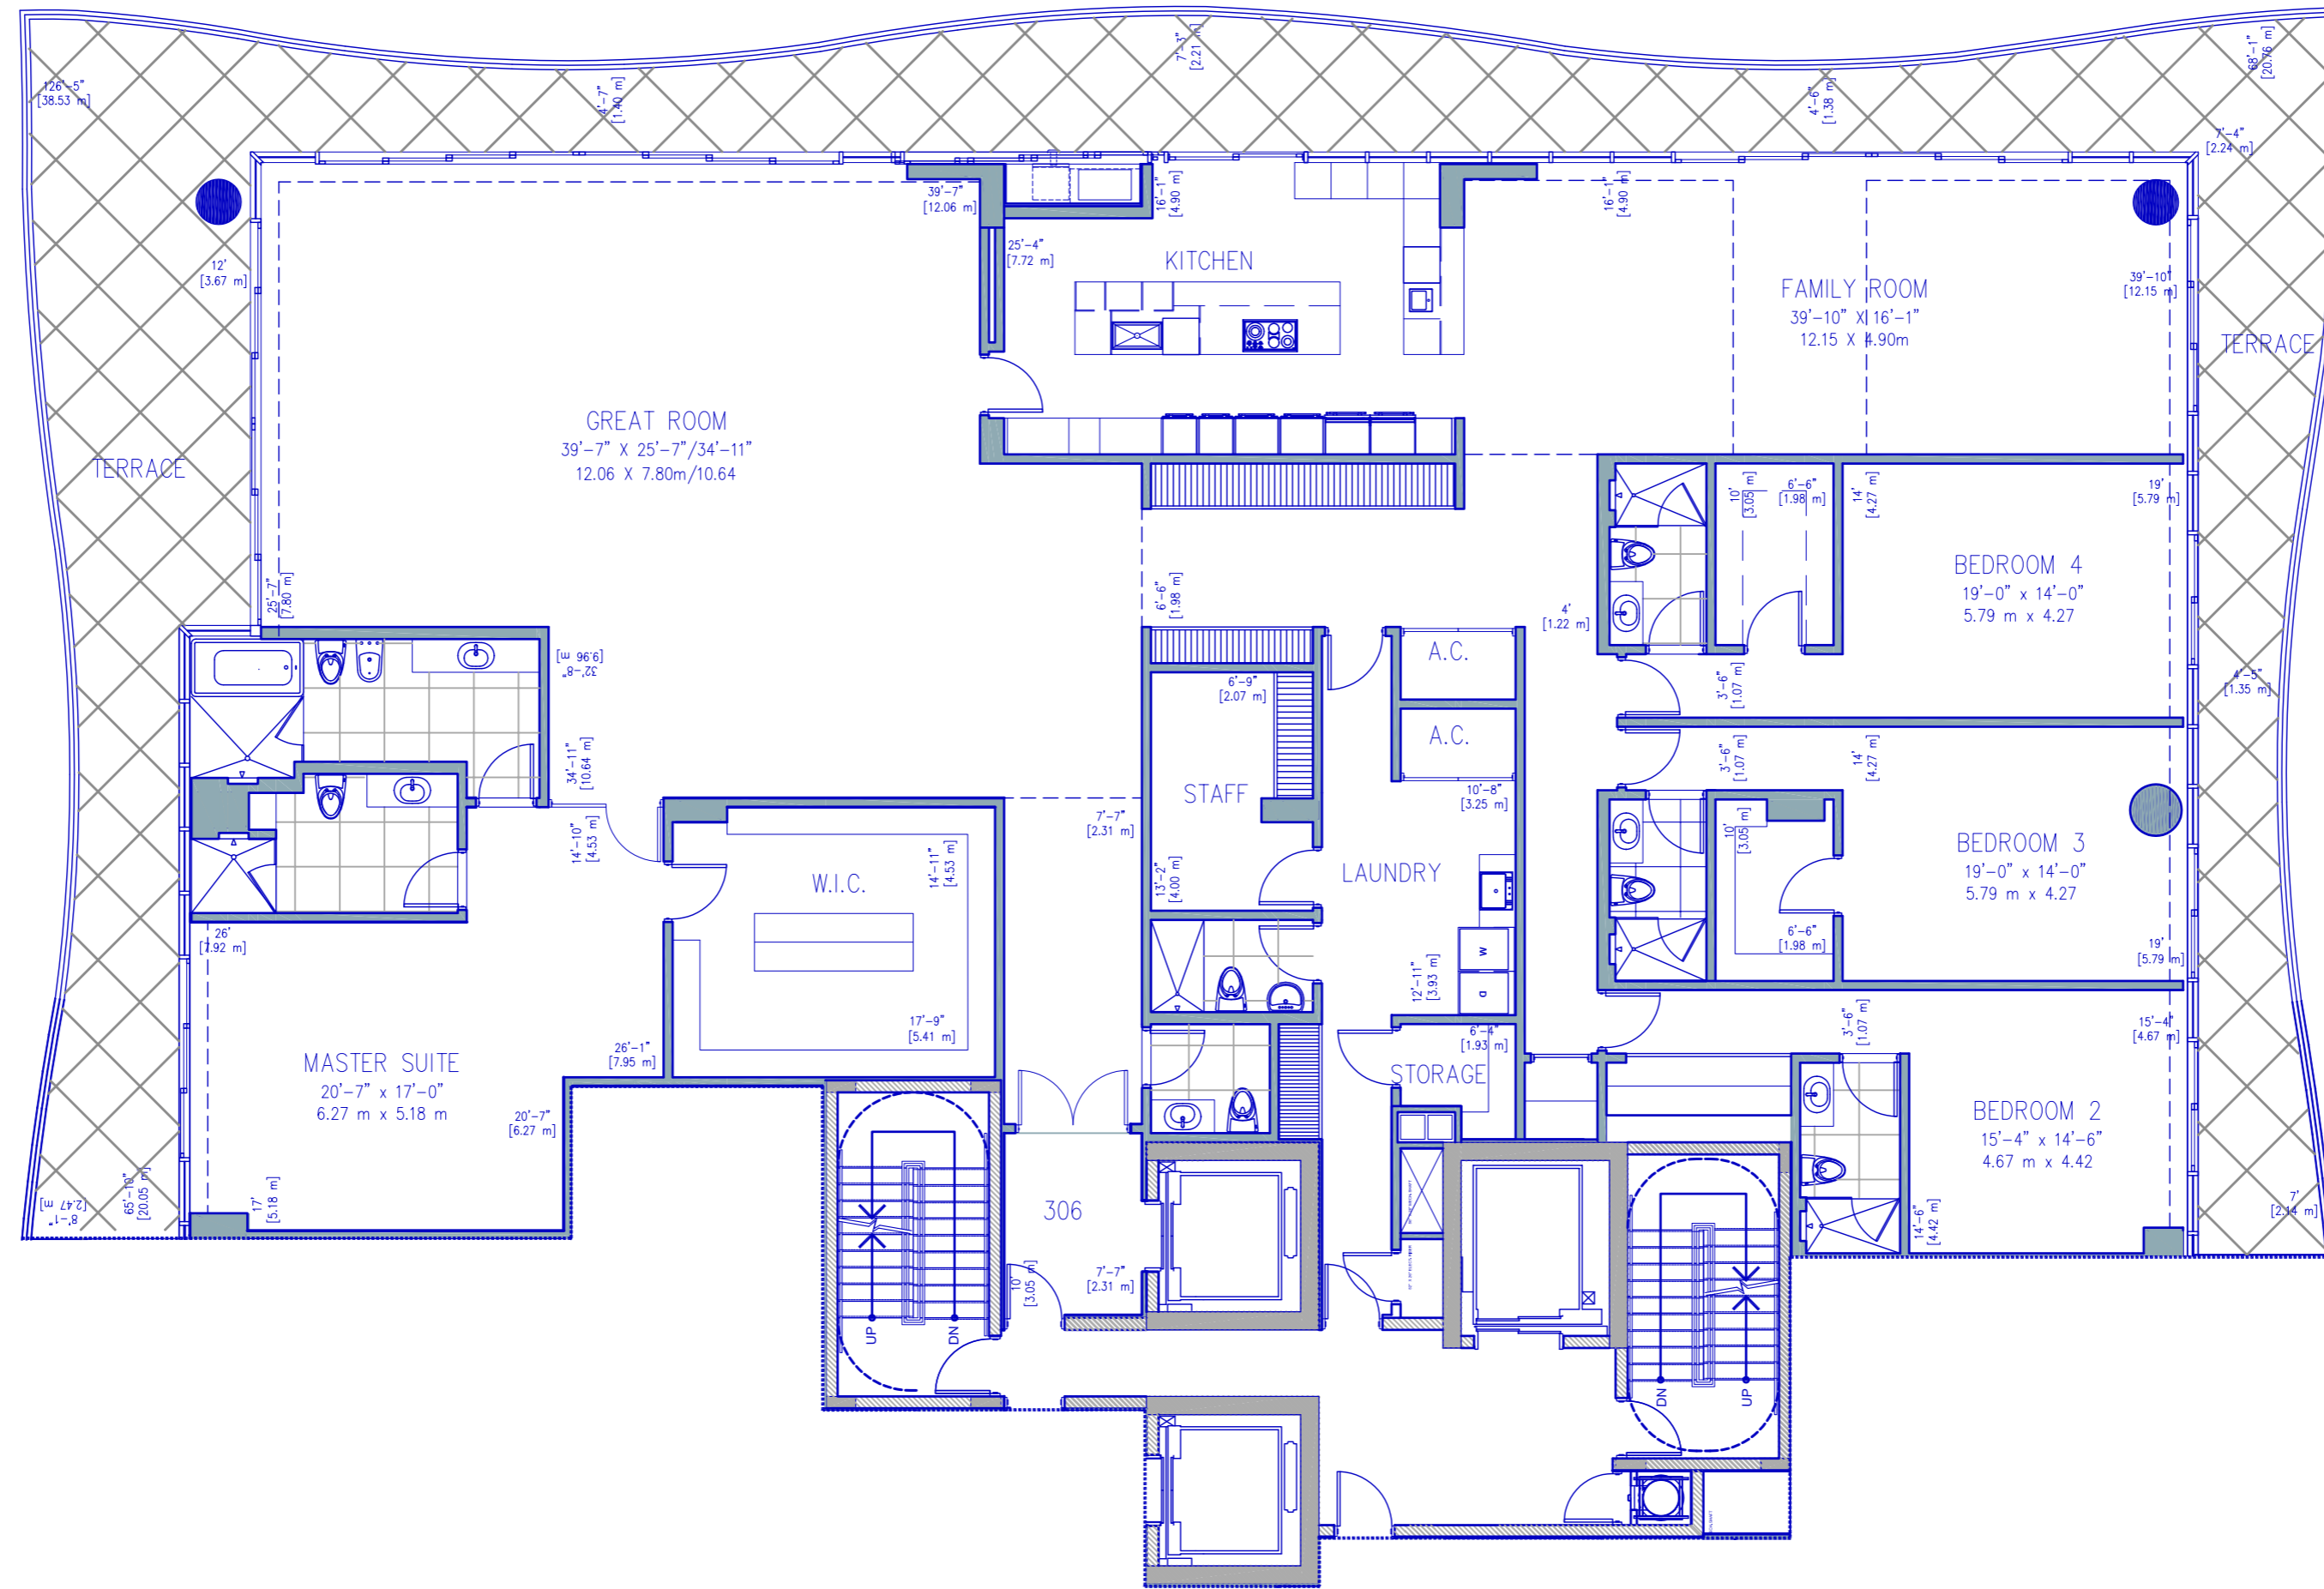

306

RESIDENCE

ocean

ocean

RESIDENCE	6,212.00 sq. ft.	577.11 sq. mt.
TERRACE	1,759.00 sq. ft.	163.40 sq. mt.
Total:	7,971.00 sq. ft.	740.51 sq. mt.

CHÂTEAU
OCEAN RESIDENCES